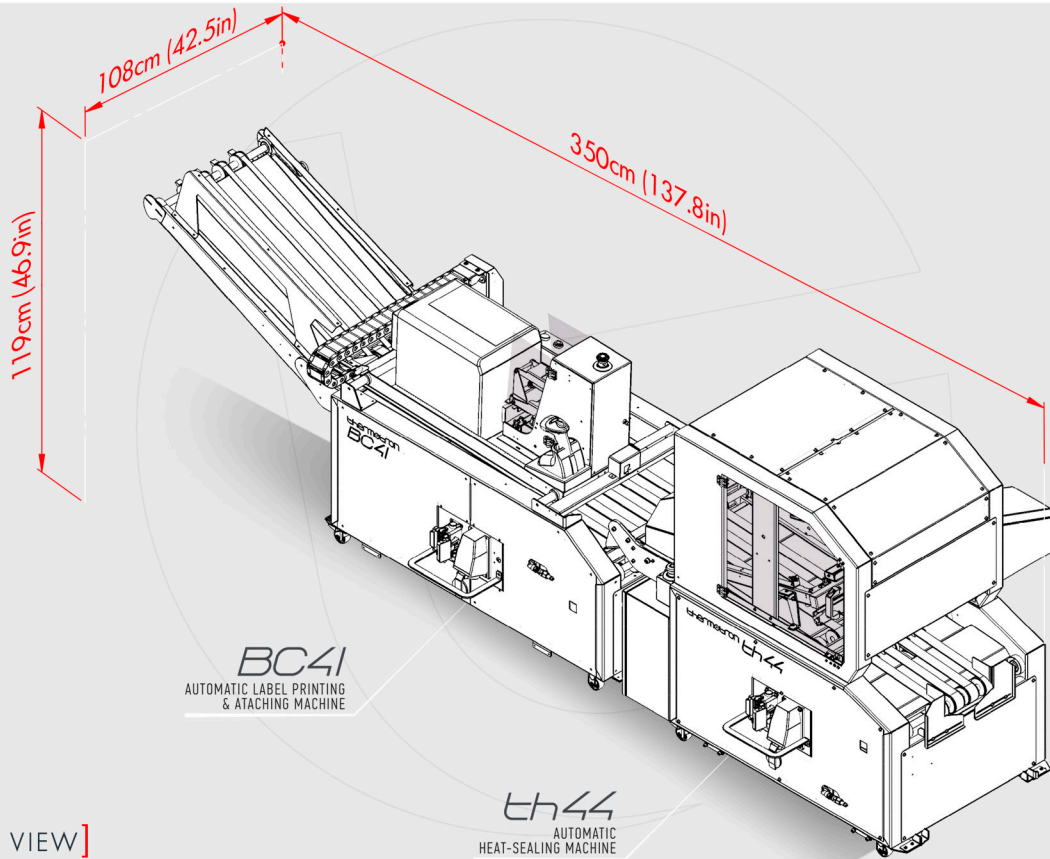

STATION 25

th44
AUTOMATIC
HEAT-SEALING MACHINE

BC41
AUTOMATIC LABEL PRINTING
& ATACHING MACHINE

[ISOMETRIC VIEW]

350cm (137.8in)

108cm (42.5in)

th44
AUTOMATIC
HEAT-SEALING MACHINE

BC41
AUTOMATIC LABEL PRINTING
& ATACHING MACHINE

[TOP VIEW]

350cm (137.8in)

119cm (46.9in)

th44
AUTOMATIC
HEAT-SEALING MACHINE

BC41
AUTOMATIC LABEL PRINTING
& ATACHING MACHINE

[RIGHT VIEW]

BC41
AUTOMATIC LABEL PRINTING
& ATACHING MACHINE

th44
AUTOMATIC
HEAT-SEALING MACHINE

[LEFT VIEW]