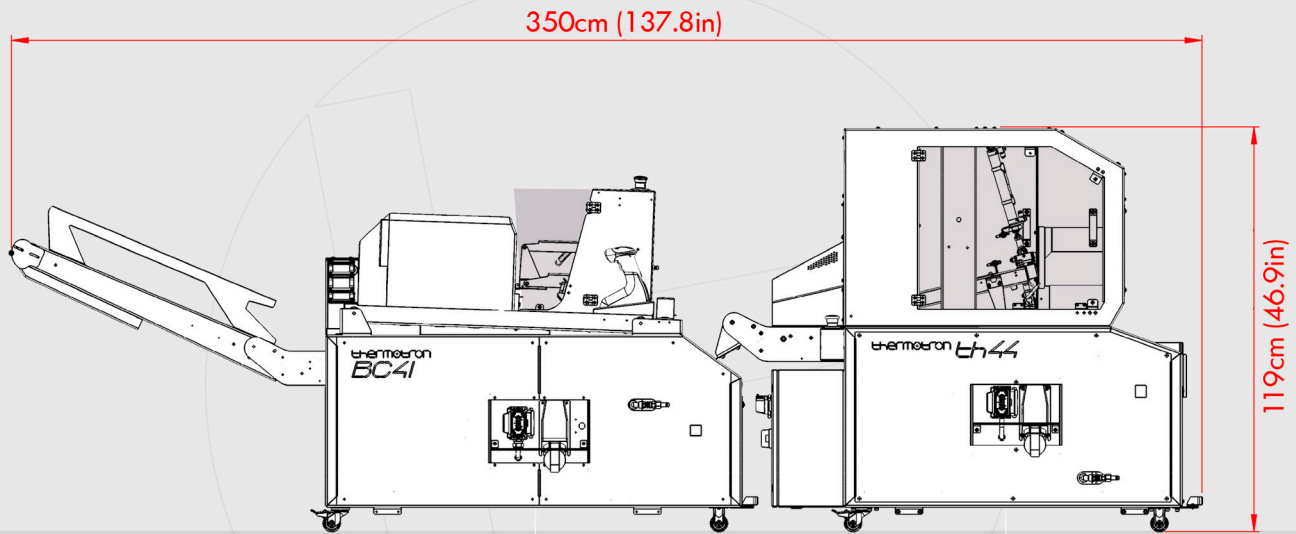

STATION 25

th44
AUTOMATIC
HEAT-SEALING MACHINE

BC41
AUTOMATIC LABEL PRINTING
& ATACHING MACHINE

[ISOMETRIC VIEW]

350cm (137.8in)

108cm (42.5in)

th44
AUTOMATIC
HEAT-SEALING MACHINE

BC41
AUTOMATIC LABEL PRINTING
& ATACHING MACHINE

[TOP VIEW]

350cm (137.8in)

119cm (46.9in)

th44
AUTOMATIC
HEAT-SEALING MACHINE

BC41
AUTOMATIC LABEL PRINTING
& ATACHING MACHINE

[RIGHT VIEW]

BC41
AUTOMATIC LABEL PRINTING
& ATACHING MACHINE

th44
AUTOMATIC
HEAT-SEALING MACHINE