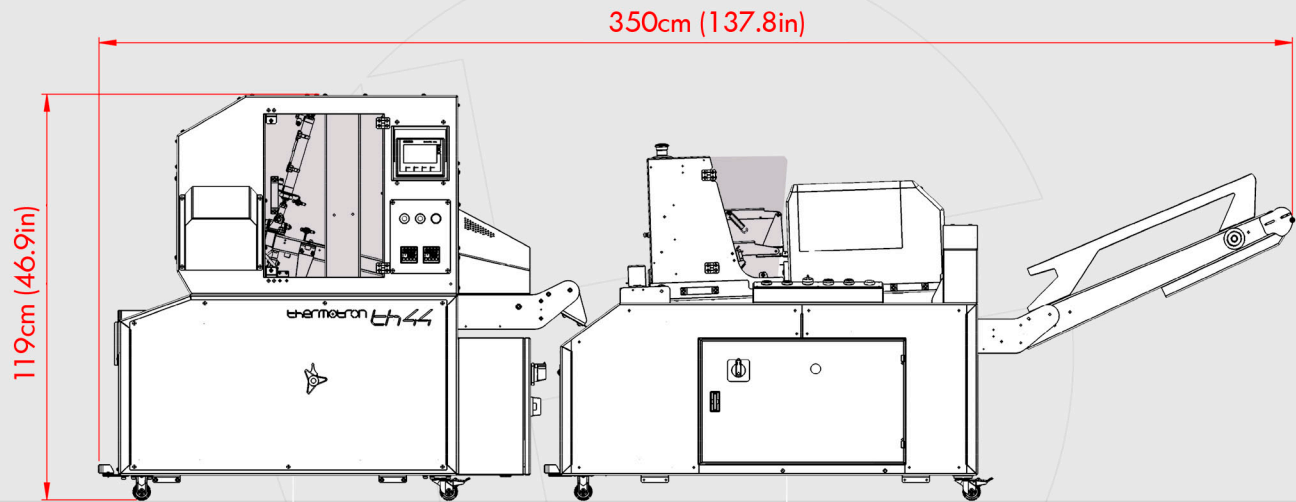

STATION 25

th44
AUTOMATIC
HEAT-SEALING MACHINE

BC41
AUTOMATIC LABEL PRINTING
& ATACHING MACHINE

[ISOMETRIC VIEW]

350cm (137.8in)

108cm (42.5in)

th44
AUTOMATIC
HEAT-SEALING MACHINE

BC41
AUTOMATIC LABEL PRINTING
& ATACHING MACHINE

[TOP VIEW]

350cm (137.8in)

119cm (46.9in)

th44
AUTOMATIC
HEAT-SEALING MACHINE

BC41
AUTOMATIC LABEL PRINTING
& ATACHING MACHINE

[RIGHT VIEW]

BC41
AUTOMATIC LABEL PRINTING
& ATACHING MACHINE

th44
AUTOMATIC
HEAT-SEALING MACHINE