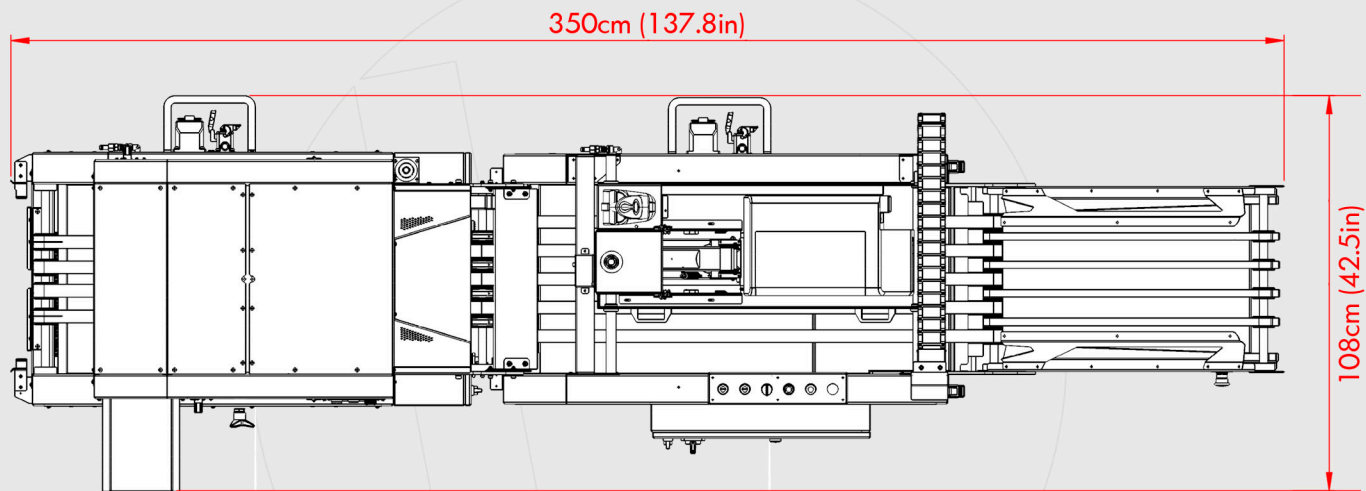

STATION 25

th44
AUTOMATIC
HEAT-SEALING MACHINE

BC41
AUTOMATIC LABEL PRINTING
& ATACHING MACHINE

[ISOMETRIC VIEW]

350cm (137.8in)

108cm (42.5in)

th44
AUTOMATIC
HEAT-SEALING MACHINE

BC41
AUTOMATIC LABEL PRINTING
& ATACHING MACHINE

[TOP VIEW]

350cm (137.8in)

119cm (46.9in)

th44
AUTOMATIC
HEAT-SEALING MACHINE

BC41
AUTOMATIC LABEL PRINTING
& ATACHING MACHINE

[RIGHT VIEW]

BC41
AUTOMATIC LABEL PRINTING
& ATACHING MACHINE

th44
AUTOMATIC
HEAT-SEALING MACHINE