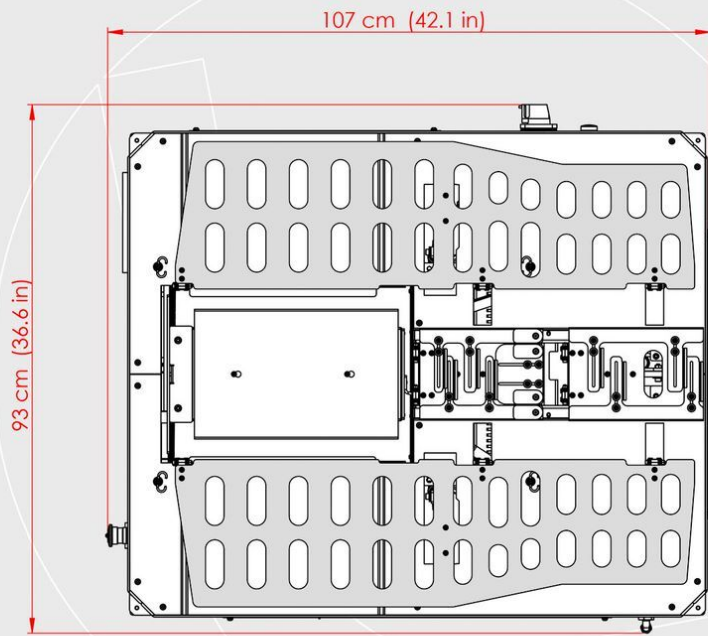

thermotron®
TEXTILE MACHINERY

FX25s

AUTOMATIC FOLDING MACHINE

EXTERNAL DIMENSIONS

FX25s [ISOMETRIC VIEW]

FX25s [LEFT VIEW]

FX25s [RIGHT VIEW]

FX25s [FRONT VIEW]