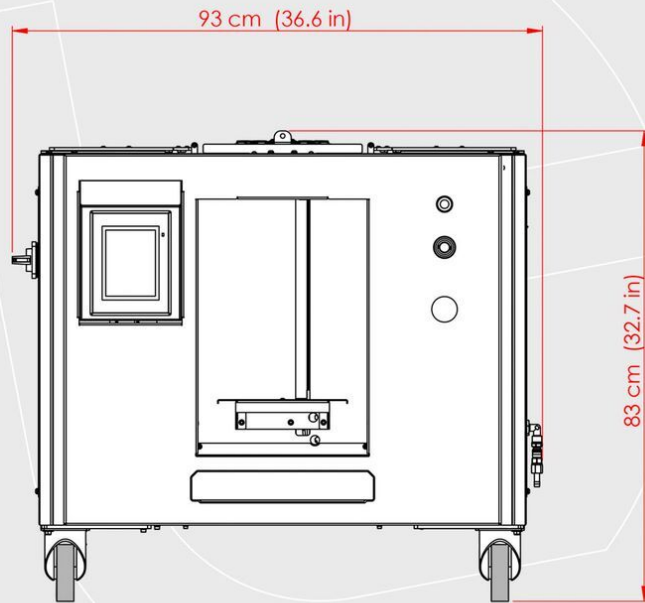

thermotron®
TEXTILE MACHINERY

FX25s

AUTOMATIC FOLDING MACHINE

EXTERNAL DIMENSIONS

FX25s [ISOMETRIC VIEW]

FX25s [LEFT VIEW]

FX25s [RIGHT VIEW]

FX25s [FRONT VIEW]