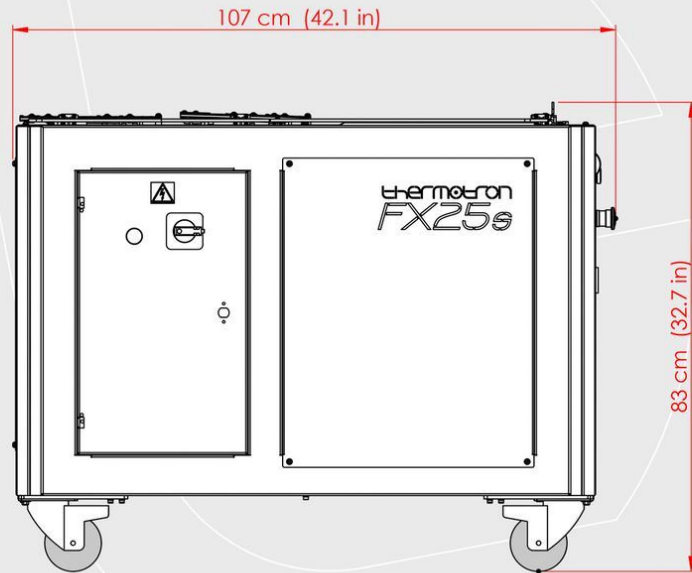

thermotron®
TEXTILE MACHINERY

FX25s

AUTOMATIC FOLDING MACHINE

EXTERNAL DIMENSIONS

FX25s [ISOMETRIC VIEW]

FX25s [LEFT VIEW]

FX25s [RIGHT VIEW]

FX25s [FRONT VIEW]

FX25s [TOP VIEW]

FX25s [REAR VIEW]