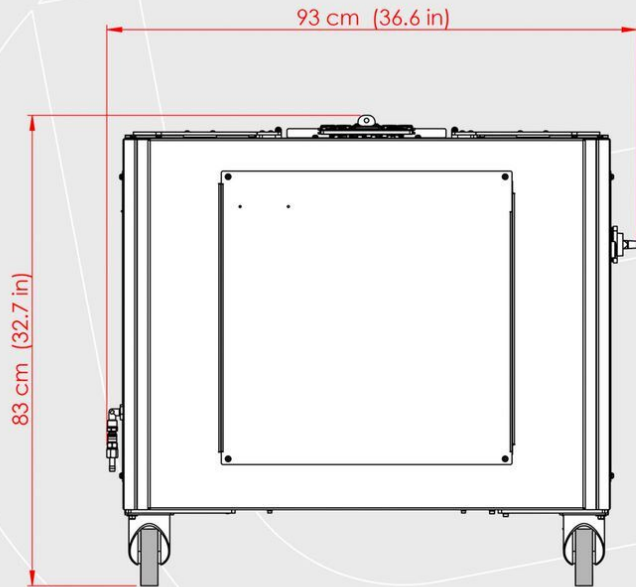

FX25s [TOP VIEW]

FX25s [REAR VIEW]