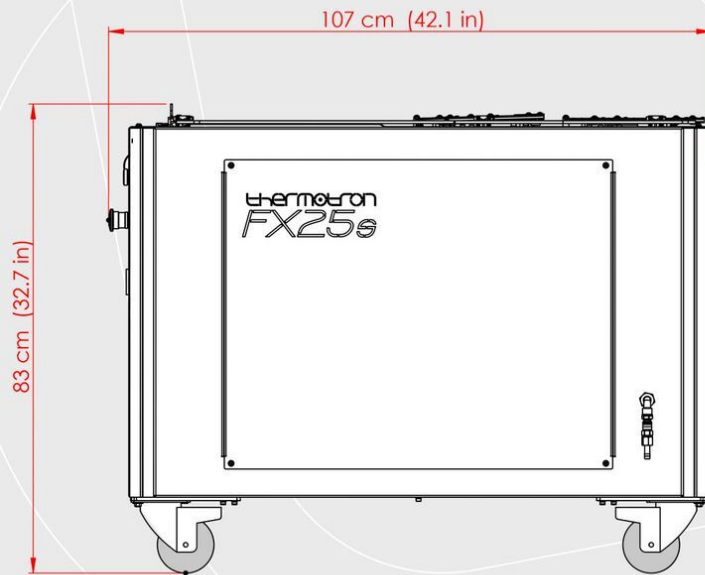

thermotron®
TEXTILE MACHINERY

FX25s

AUTOMATIC FOLDING MACHINE

EXTERNAL DIMENSIONS

FX25s [ISOMETRIC VIEW]

FX25s [LEFT VIEW]

FX25s [RIGHT VIEW]

FX25s [FRONT VIEW]

FX25s [TOP VIEW]

FX25s [REAR VIEW]