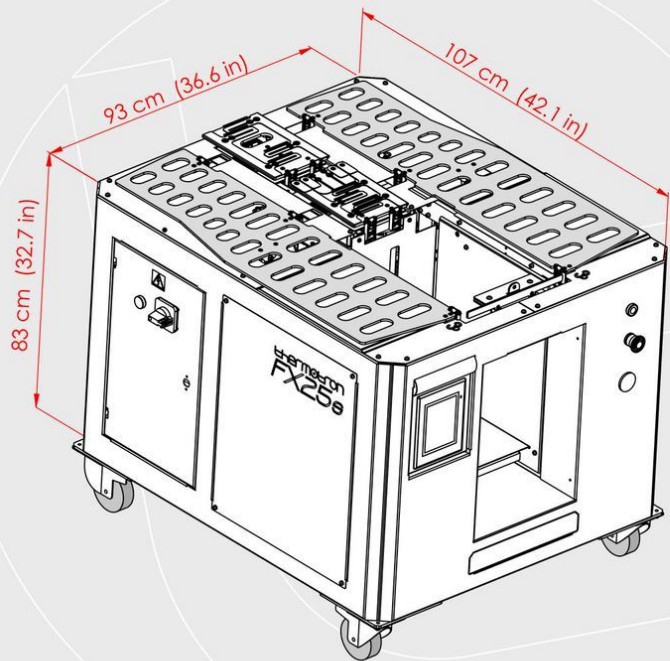

thermotron®
TEXTILE MACHINERY

FX25s

AUTOMATIC FOLDING MACHINE

EXTERNAL DIMENSIONS

FX25s [ISOMETRIC VIEW]

FX25s [LEFT VIEW]

FX25s [RIGHT VIEW]

FX25s [FRONT VIEW]

FX25s [TOP VIEW]

FX25s [REAR VIEW]