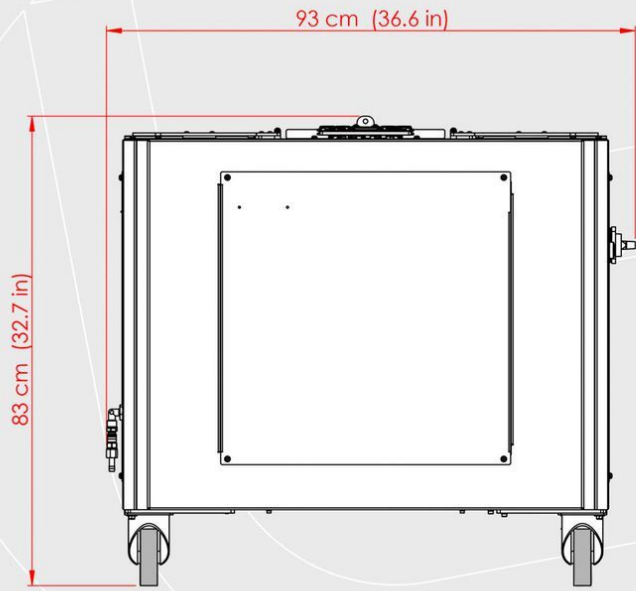

# FX25

AUTOMATIC FOLDING MACHINE

EXTERNAL DIMENSIONS

FX25 [ISOMETRIC VIEW]

FX25 [LEFT VIEW]

*FX25* [RIGHT VIEW]

*FX25* [FRONT VIEW]

*FX25* [TOP VIEW]