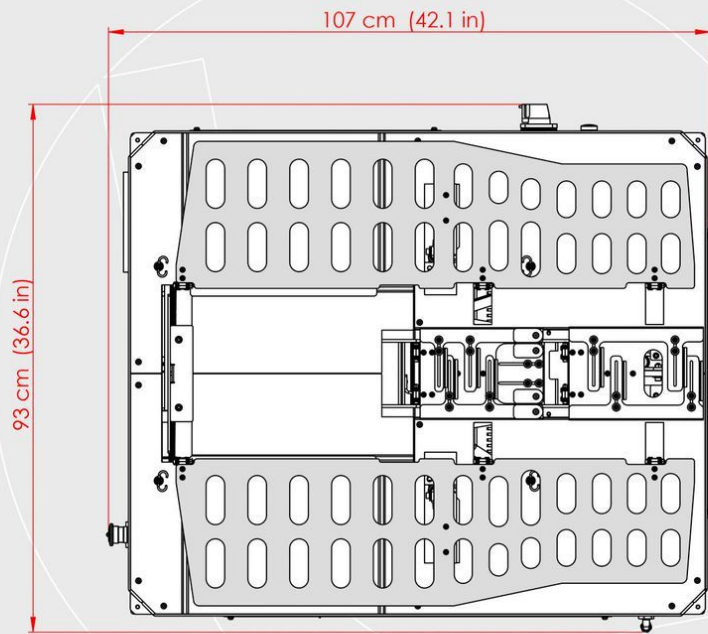

# FX25

AUTOMATIC FOLDING MACHINE

EXTERNAL DIMENSIONS

FX25 [ISOMETRIC VIEW]

FX25 [LEFT VIEW]

*FX25* [RIGHT VIEW]

*FX25* [FRONT VIEW]

*FX25* [TOP VIEW]