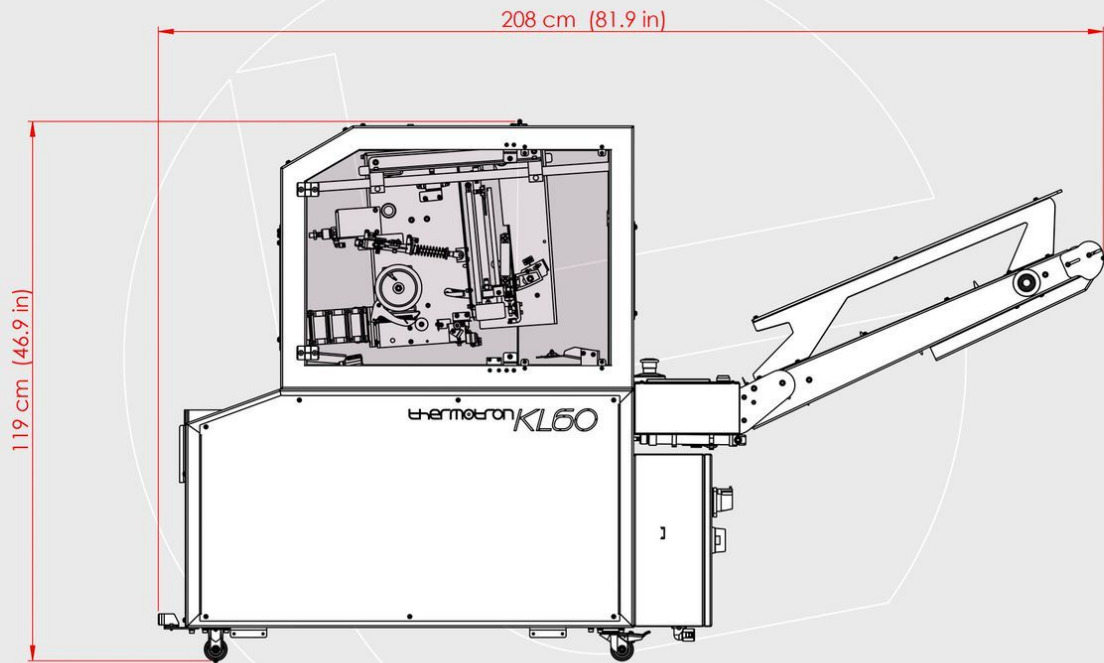

thermotron®
TEXTILE MACHINERY

KL60^M

AUTOMATIC SEALING MACHINE

EXTERNAL DIMENSIONS

KL60 [ISOMETRIC VIEW]

KL60 [LEFT VIEW]

KL60 [RIGHT VIEW]

KL60 [FRONT VIEW]

KL60 [TOP VIEW]

KL60 [REAR VIEW]