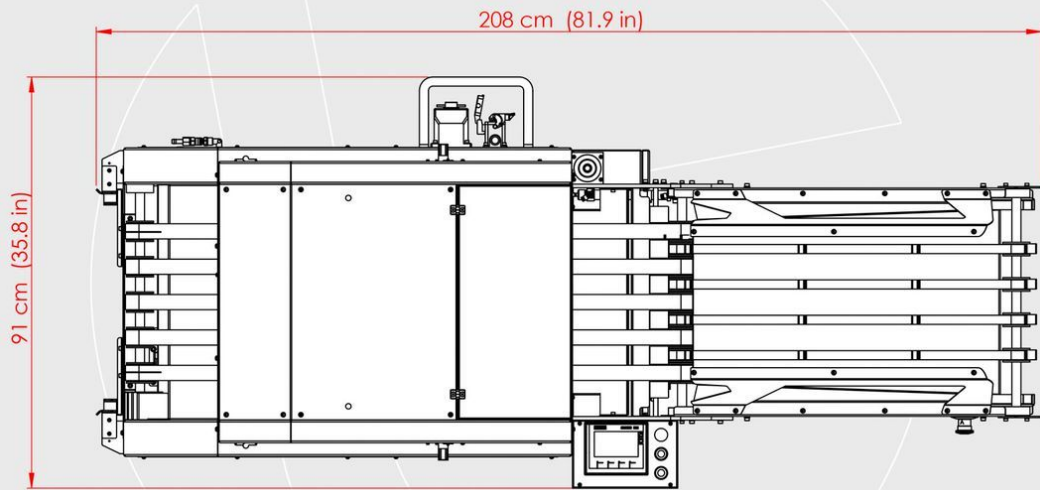

thermotron®
TEXTILE MACHINERY

KL60^M

AUTOMATIC SEALING MACHINE

EXTERNAL DIMENSIONS

KL60 [ISOMETRIC VIEW]

KL60 [LEFT VIEW]

KL60 [RIGHT VIEW]

KL60 [FRONT VIEW]

KL60 [TOP VIEW]

KL60 [REAR VIEW]