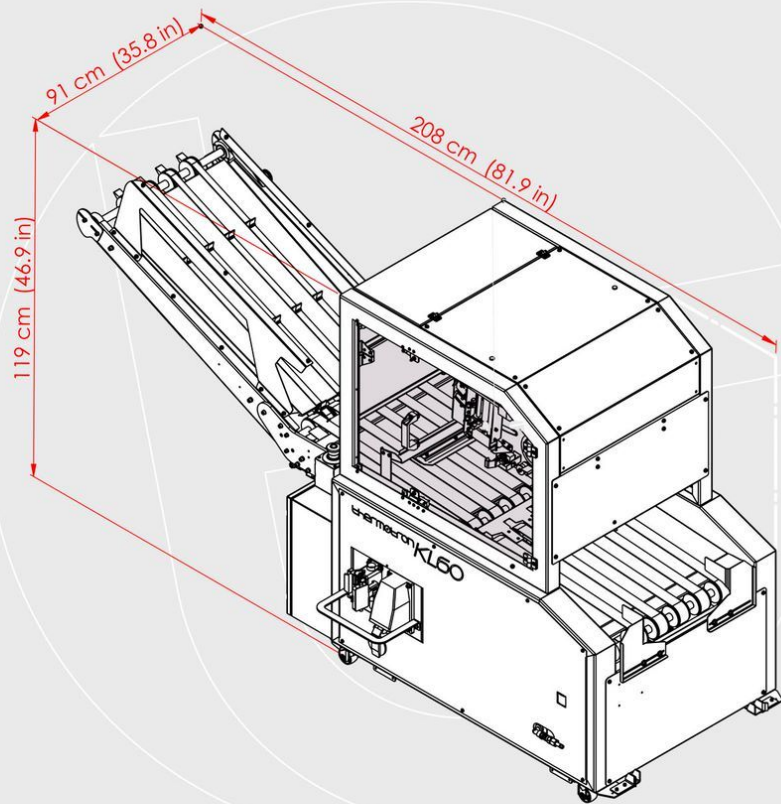

thermotron®
TEXTILE MACHINERY

KL60^M

AUTOMATIC SEALING MACHINE

EXTERNAL DIMENSIONS

KL60 [ISOMETRIC VIEW]

KL60 [LEFT VIEW]

KL60 [RIGHT VIEW]

KL60 [FRONT VIEW]

KL60 [TOP VIEW]

KL60 [REAR VIEW]