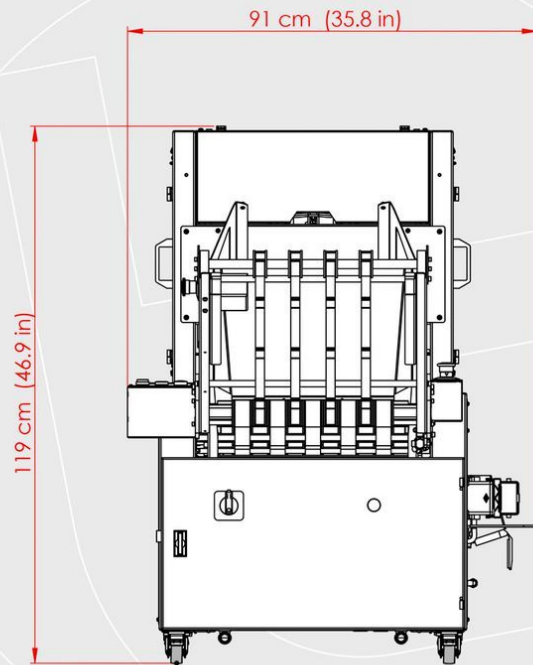

thermotron®
TEXTILE MACHINERY

KL60^M

AUTOMATIC SEALING MACHINE

EXTERNAL DIMENSIONS

KL60 [ISOMETRIC VIEW]

KL60 [LEFT VIEW]

KL60 [RIGHT VIEW]

KL60 [FRONT VIEW]

KL60 [TOP VIEW]

KL60 [REAR VIEW]