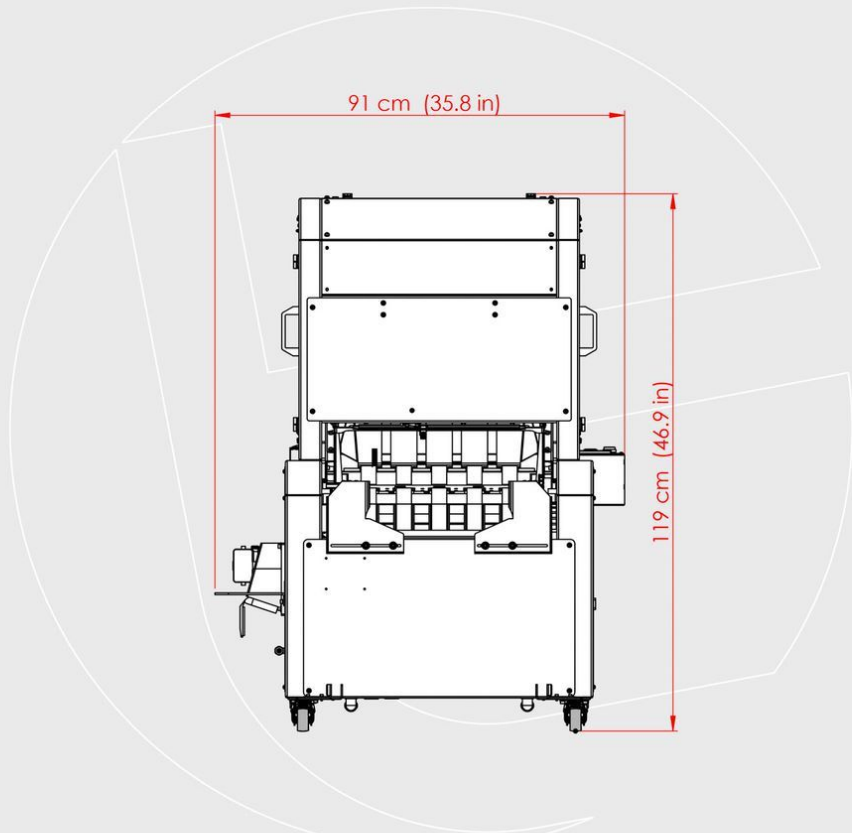

thermotron®
TEXTILE MACHINERY

KL60^M

AUTOMATIC SEALING MACHINE

EXTERNAL DIMENSIONS

KL60 [ISOMETRIC VIEW]

KL60 [LEFT VIEW]

KL60 [RIGHT VIEW]

KL60 [FRONT VIEW]

KL60 [TOP VIEW]

KL60 [REAR VIEW]