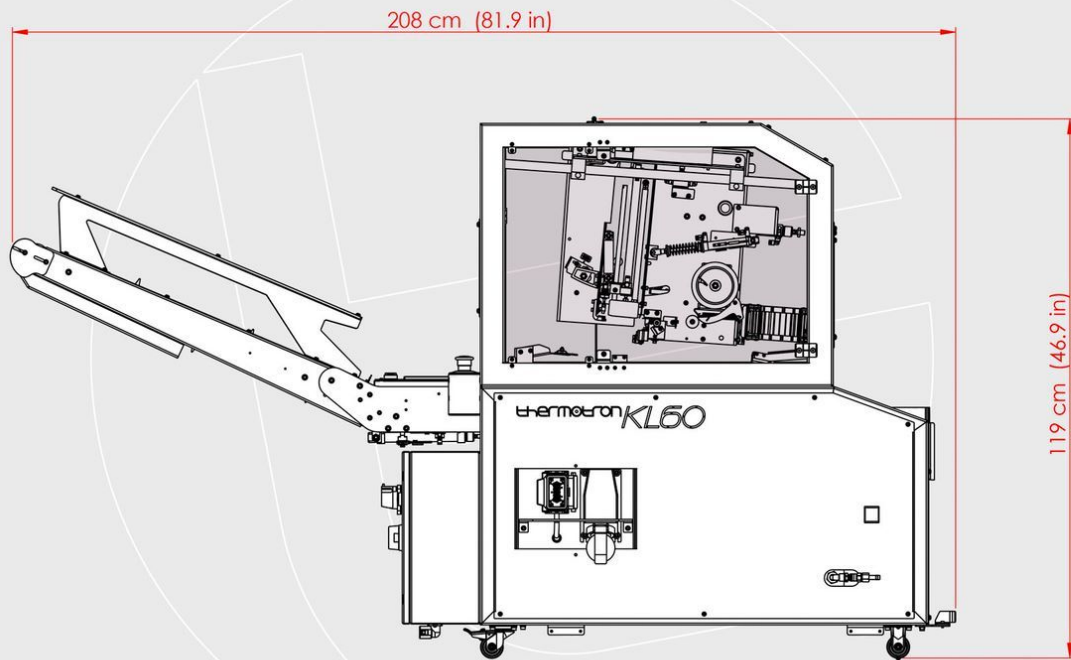

thermotron®
TEXTILE MACHINERY

KL60^M

AUTOMATIC SEALING MACHINE

EXTERNAL DIMENSIONS

KL60 [ISOMETRIC VIEW]

KL60 [LEFT VIEW]

KL60 [RIGHT VIEW]

KL60 [FRONT VIEW]

KL60 [TOP VIEW]

KL60 [REAR VIEW]