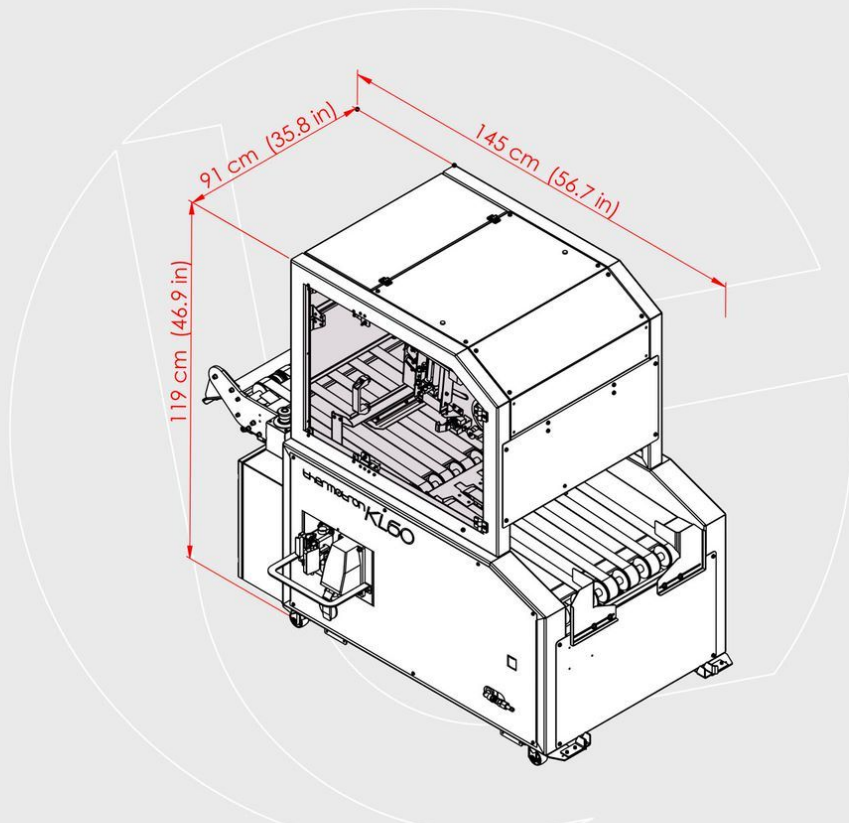

thermotron®
TEXTILE MACHINERY

KL60

AUTOMATIC SEALING MACHINE

EXTERNAL DIMENSIONS

KL60 [ISOMETRIC VIEW]

KL60 [RIGHT VIEW]

KL60 [RIGHT VIEW]

KL60 [FRONT VIEW]

KL60 [TOP VIEW]

KL60 [REAR VIEW]