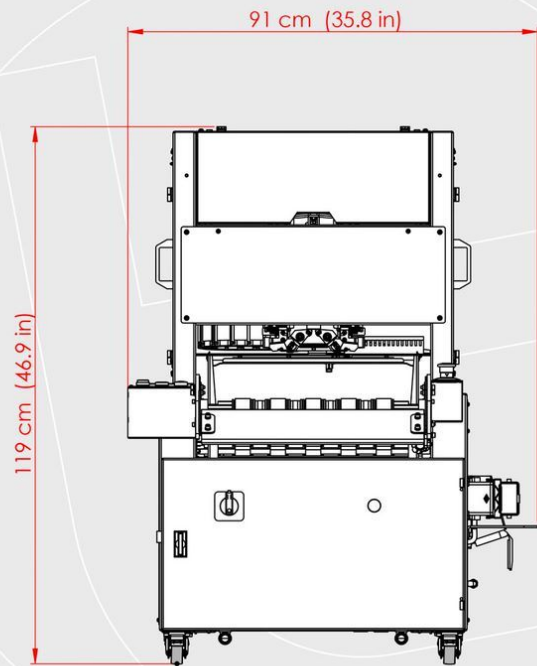

thermotron®
TEXTILE MACHINERY

KL60

AUTOMATIC SEALING MACHINE

EXTERNAL DIMENSIONS

KL60 [ISOMETRIC VIEW]

KL60 [RIGHT VIEW]

KL60 [RIGHT VIEW]

KL60 [FRONT VIEW]

KL60 [TOP VIEW]

KL60 [REAR VIEW]