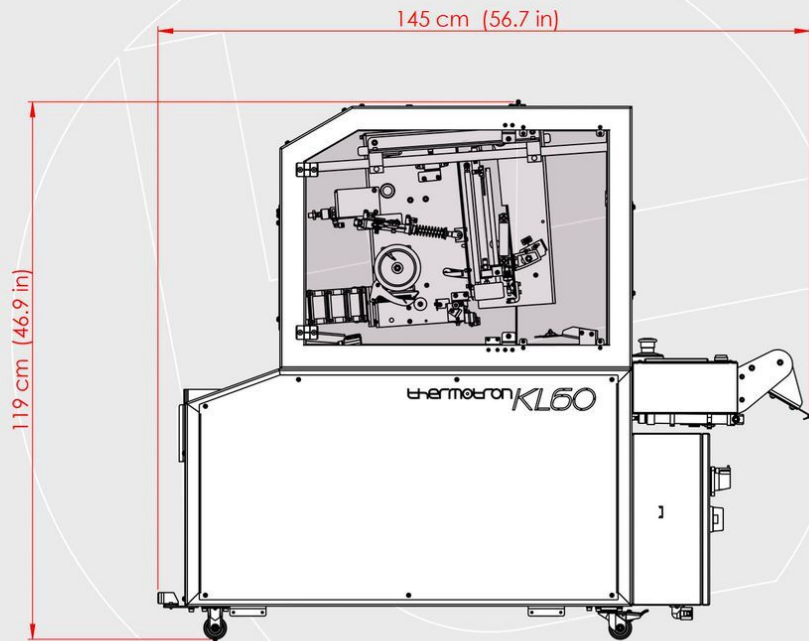

thermotron®
TEXTILE MACHINERY

KL60

AUTOMATIC SEALING MACHINE

EXTERNAL DIMENSIONS

KL60 [ISOMETRIC VIEW]

KL60 [RIGHT VIEW]

KL60 [RIGHT VIEW]

KL60 [FRONT VIEW]

KL60 [TOP VIEW]

KL60 [REAR VIEW]