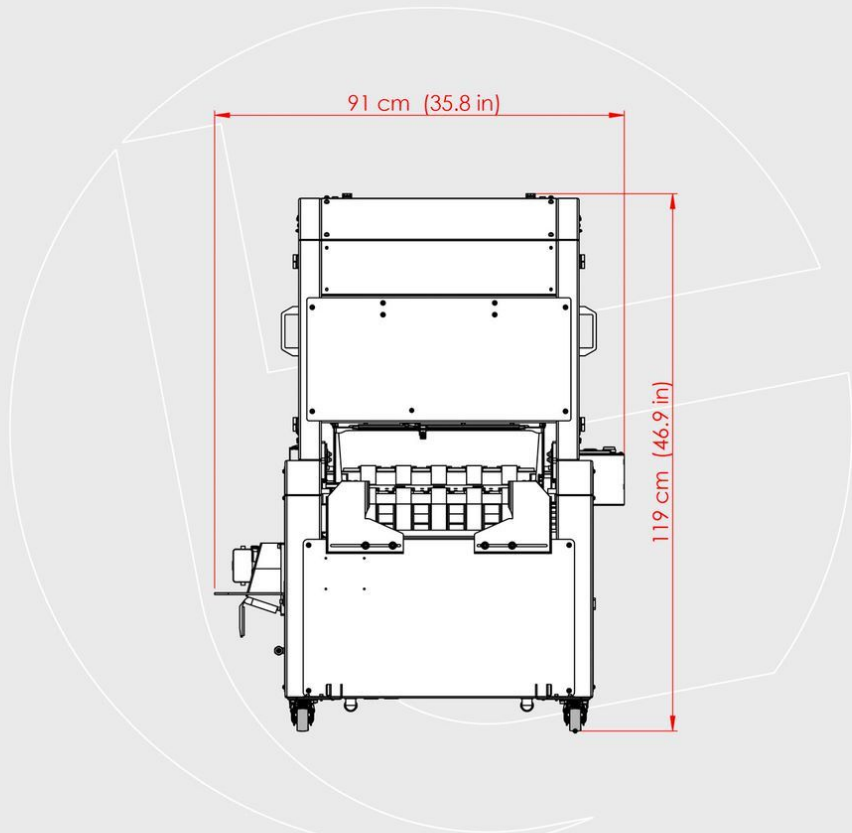

thermotron®
TEXTILE MACHINERY

KL60

AUTOMATIC SEALING MACHINE

EXTERNAL DIMENSIONS

KL60 [ISOMETRIC VIEW]

KL60 [RIGHT VIEW]

KL60 [RIGHT VIEW]

KL60 [FRONT VIEW]

KL60 [TOP VIEW]

KL60 [REAR VIEW]