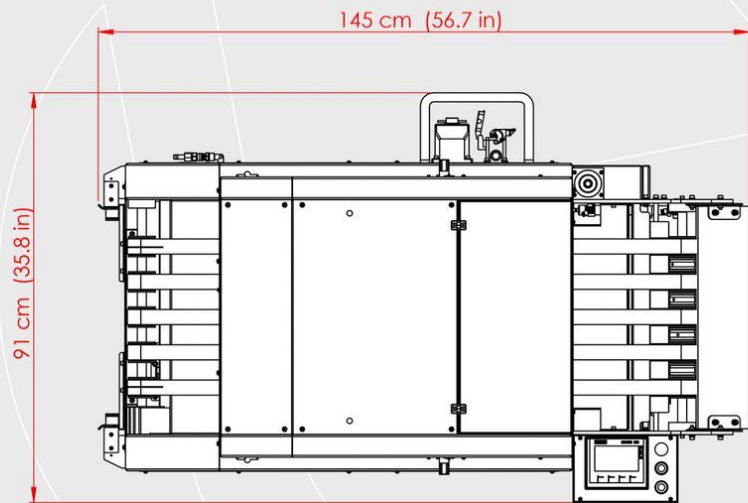

thermotron®
TEXTILE MACHINERY

KL60

AUTOMATIC SEALING MACHINE

EXTERNAL DIMENSIONS

KL60 [ISOMETRIC VIEW]

KL60 [RIGHT VIEW]

KL60 [RIGHT VIEW]

KL60 [FRONT VIEW]

KL60 [TOP VIEW]

KL60 [REAR VIEW]