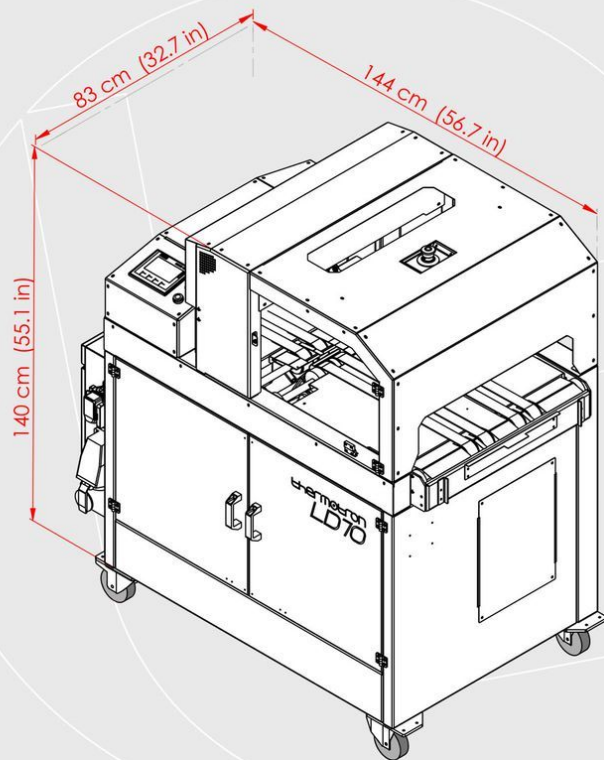

thermotron®
TEXTILE MACHINERY

LD 70

AUTOMATIC LABEL DISPENSER AND APPLICATOR MACHINE

EXTERNAL DIMENSIONS

LD70 [ISOMETRIC VIEW]

LD70 [LEFT VIEW]

LD70 [RIGHT VIEW]

LD70 [FRONT VIEW]

LD70 [TOP VIEW]

LD70 [REAR VIEW]