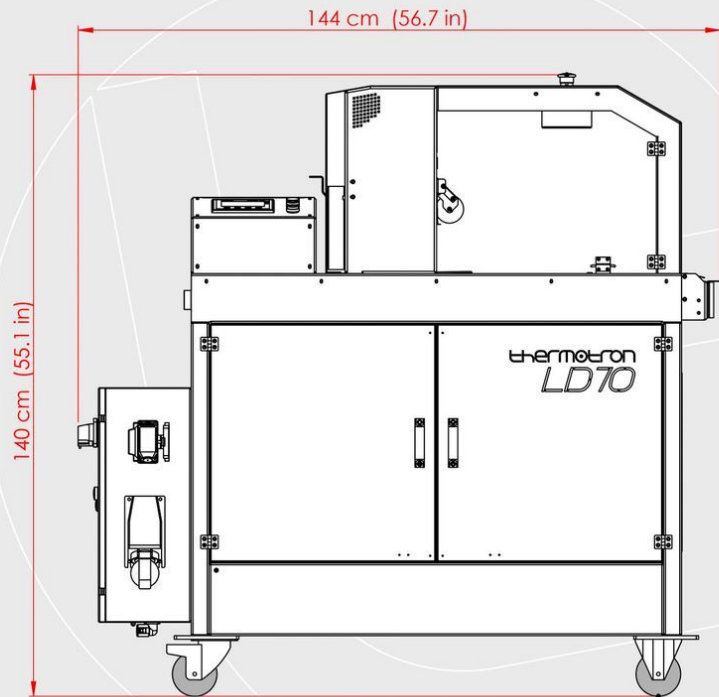

thermotron®
TEXTILE MACHINERY

LD 70

AUTOMATIC LABEL DISPENSER AND APPLICATOR MACHINE

EXTERNAL DIMENSIONS

LD70 [ISOMETRIC VIEW]

LD70 [LEFT VIEW]

LD70 [RIGHT VIEW]

LD70 [FRONT VIEW]

LD70 [TOP VIEW]

LD70 [REAR VIEW]