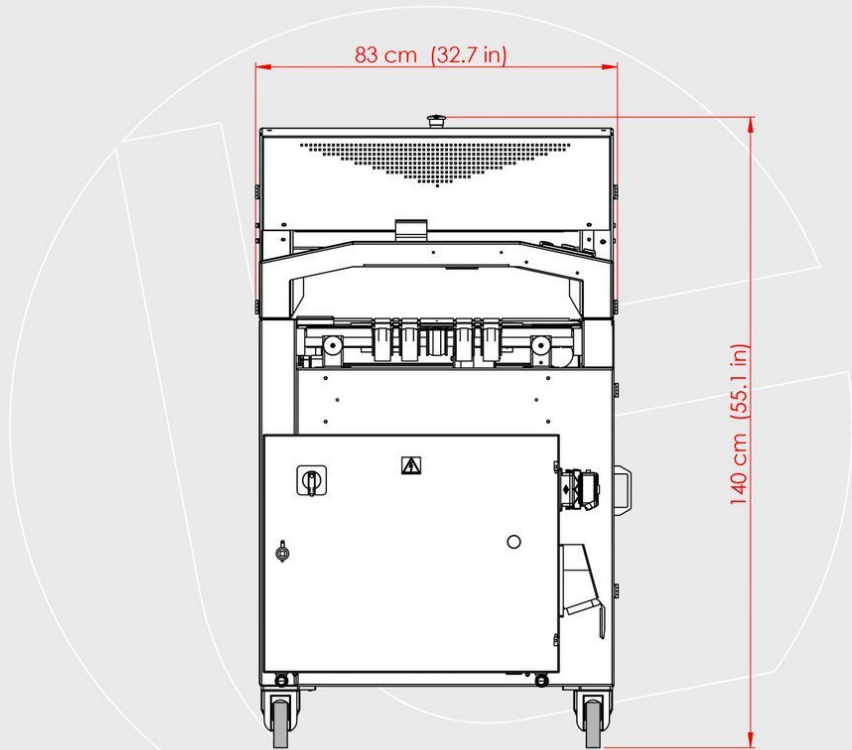

thermotron®
TEXTILE MACHINERY

LD 70

AUTOMATIC LABEL DISPENSER AND APPLICATOR MACHINE

EXTERNAL DIMENSIONS

LD70 [ISOMETRIC VIEW]

LD70 [LEFT VIEW]

LD70 [RIGHT VIEW]

LD70 [FRONT VIEW]

LD70 [TOP VIEW]

LD70 [REAR VIEW]