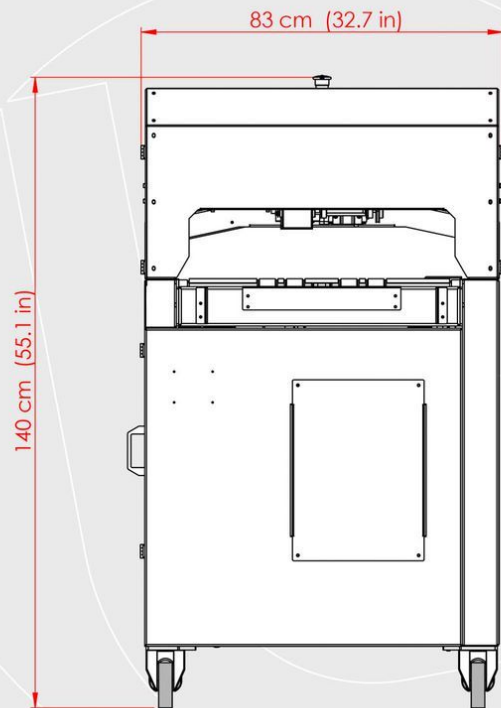

thermotron®
TEXTILE MACHINERY

LD 70

AUTOMATIC LABEL DISPENSER AND APPLICATOR MACHINE

EXTERNAL DIMENSIONS

LD70 [ISOMETRIC VIEW]

LD70 [LEFT VIEW]

LD70 [RIGHT VIEW]

LD70 [FRONT VIEW]

LD70 [TOP VIEW]

LD70 [REAR VIEW]