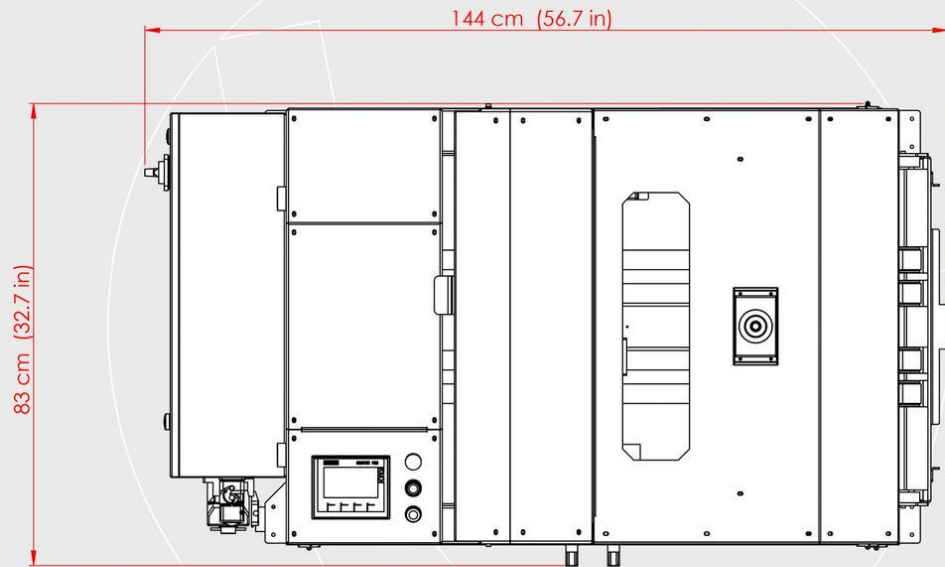

thermotron®
TEXTILE MACHINERY

LD 70

AUTOMATIC LABEL DISPENSER AND APPLICATOR MACHINE

EXTERNAL DIMENSIONS

LD70 [ISOMETRIC VIEW]

LD70 [LEFT VIEW]

LD70 [RIGHT VIEW]

LD70 [FRONT VIEW]

LD70 [TOP VIEW]

LD70 [REAR VIEW]