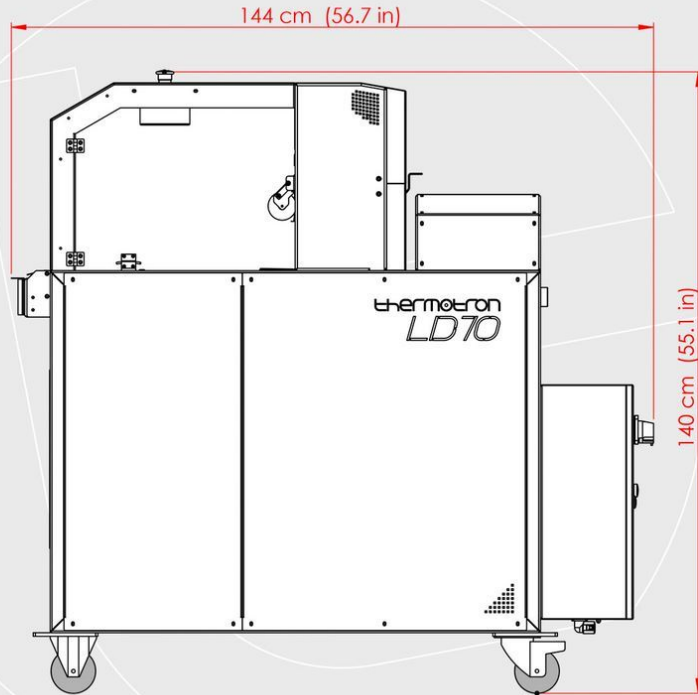

thermotron®
TEXTILE MACHINERY

LD 70

AUTOMATIC LABEL DISPENSER AND APPLICATOR MACHINE

EXTERNAL DIMENSIONS

LD70 [ISOMETRIC VIEW]

LD70 [LEFT VIEW]

LD70 [RIGHT VIEW]

LD70 [FRONT VIEW]

LD70 [TOP VIEW]

LD70 [REAR VIEW]